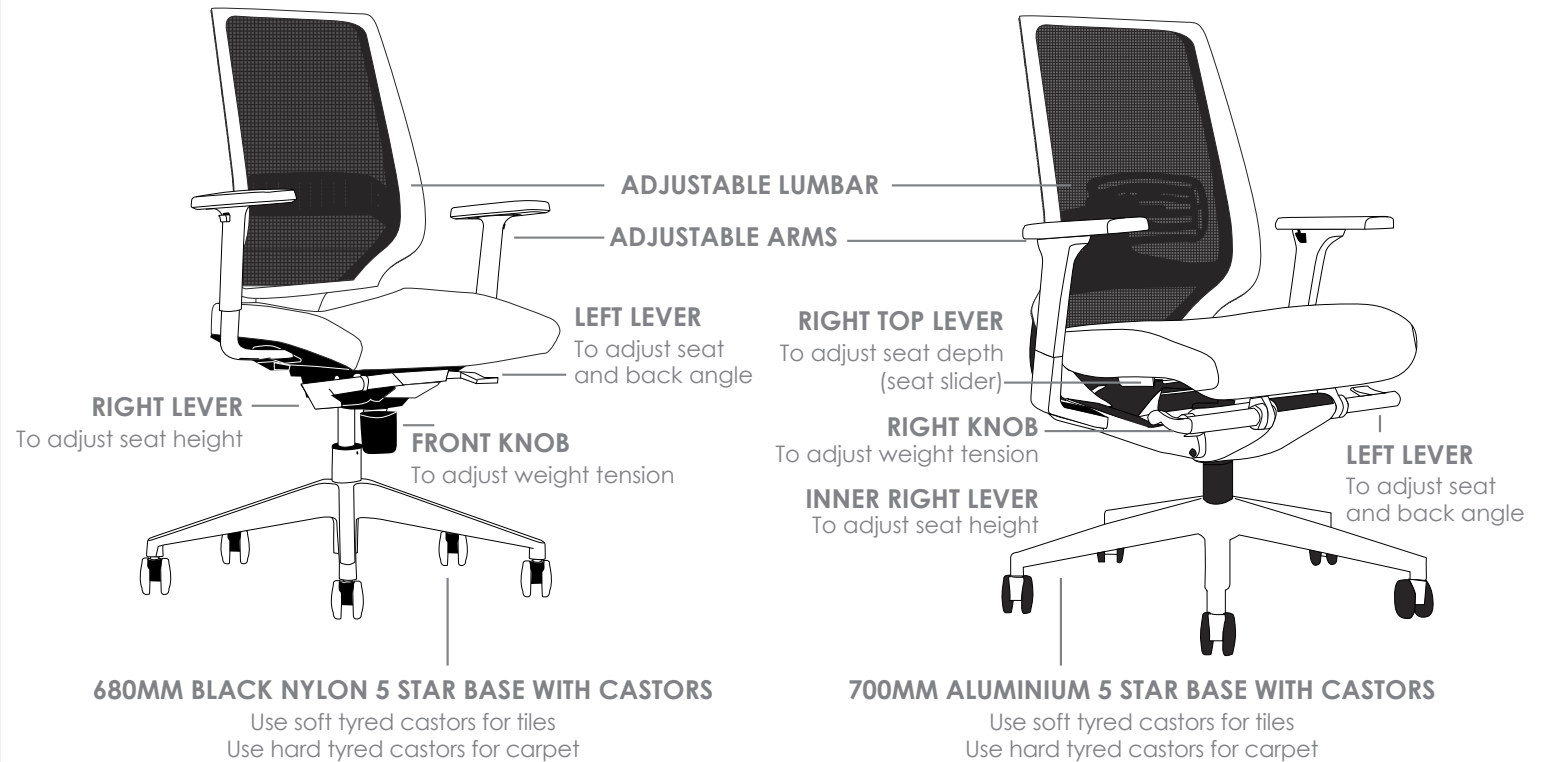

R4 EXECUTIVE SEATING

EVITA

FEATURES

EVITA-TA

- » Adjustable seat height
- » Adjustable seat and back angle
- » Adjustable lumbar
- » Adjustable arms
- » Synchron mechanism with 3 locking positions
- » 680mm black nylon base
- » Moulded seat foam
- » Korean mesh back
- » Available in black only
- » Minor assembly required
- » Suitable for indoor use only
- » 5 year warranty
- » Weight limit is 120kg

EVITA-H/EVITA-L

- » Adjustable seat height
- » Adjustable seat and back angle
- » Adjustable seat depth (seat slider)
- » Adjustable weight tension
- » Adjustable lumbar
- » Adjustable arms
- » Optional adjustable headrest
- » Moulded seat foam
- » Korean mesh back
- » Synchron mechanism with 3 locking positions
- » 700mm aluminium base
- » Available in black only
- » BIFMA tested
- » Minor assembly required
- » Suitable for indoor use only
- » 5 year warranty
- » Weight limit is 120kg

EVITA-VC

- » Chrome frame
- » Moulded seat foam
- » Korean mesh back
- » Available in black only
- » Minor assembly required
- » Suitable for indoor use only
- » 4 year warranty
- » Weight limit is 120kg

INDOOR USE ONLY

✗ Do not use as a step ladder

EVITA EXECUTIVE SEATING

EVITA-TA

EVITA-H

EVITA-L

EVITA-VC