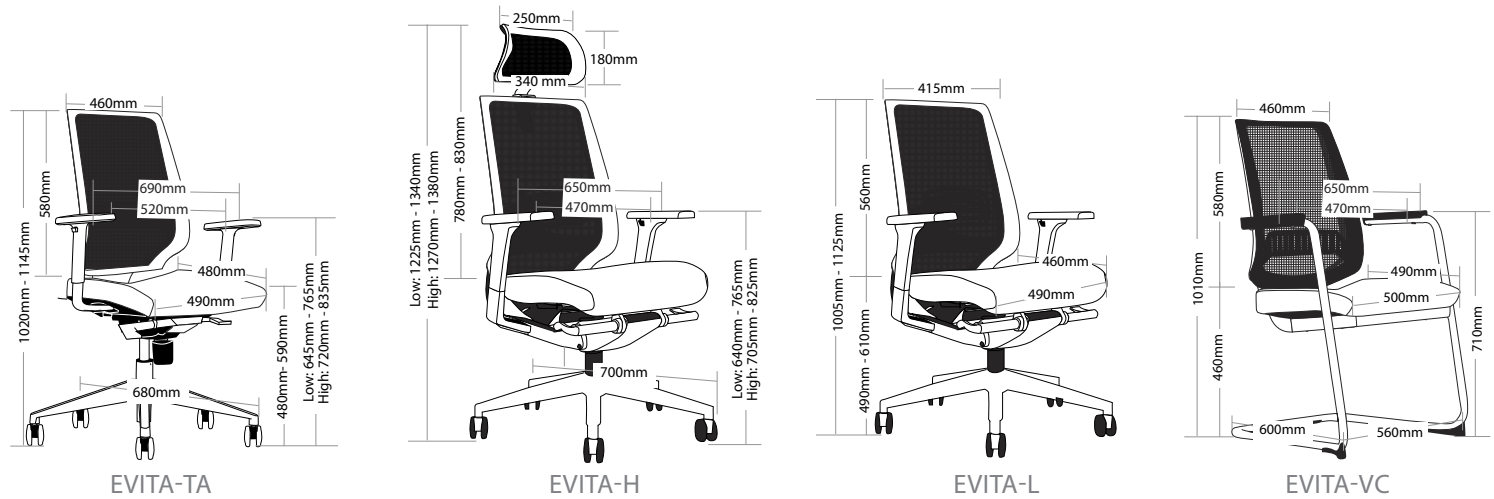

R4 EXECUTIVE SEATING

EVITA

FEATURES

EVITA-TA

- » Adjustable seat height
- » Adjustable seat and back angle
- » Adjustable lumbar
- » Adjustable arms
- » Synchron mechanism with 3 locking positions
- » 680mm black nylon base
- » Moulded seat foam
- » Korean mesh back
- » Available in black only
- » Minor assembly required
- » Suitable for indoor use only
- » 5 year warranty
- » Weight limit is 120kg

EVITA-H/EVITA-L

- » Adjustable seat height
- » Adjustable seat and back angle
- » Adjustable seat depth (seat slider)
- » Adjustable weight tension
- » Adjustable lumbar
- » Adjustable arms
- » Optional adjustable headrest
- » Moulded seat foam
- » Korean mesh back
- » Synchron mechanism with 3 locking positions
- » 700mm aluminium base
- » Available in black only
- » BIFMA tested
- » Minor assembly required
- » Suitable for indoor use only
- » 5 year warranty
- » Weight limit is 120kg

EVITA-VC

- » Chrome frame
- » Moulded seat foam
- » Korean mesh back
- » Available in black only
- » Minor assembly required
- » Suitable for indoor use only
- » 4 year warranty
- » Weight limit is 120kg

INDOOR USE ONLY

✗ Do not use as a step ladder